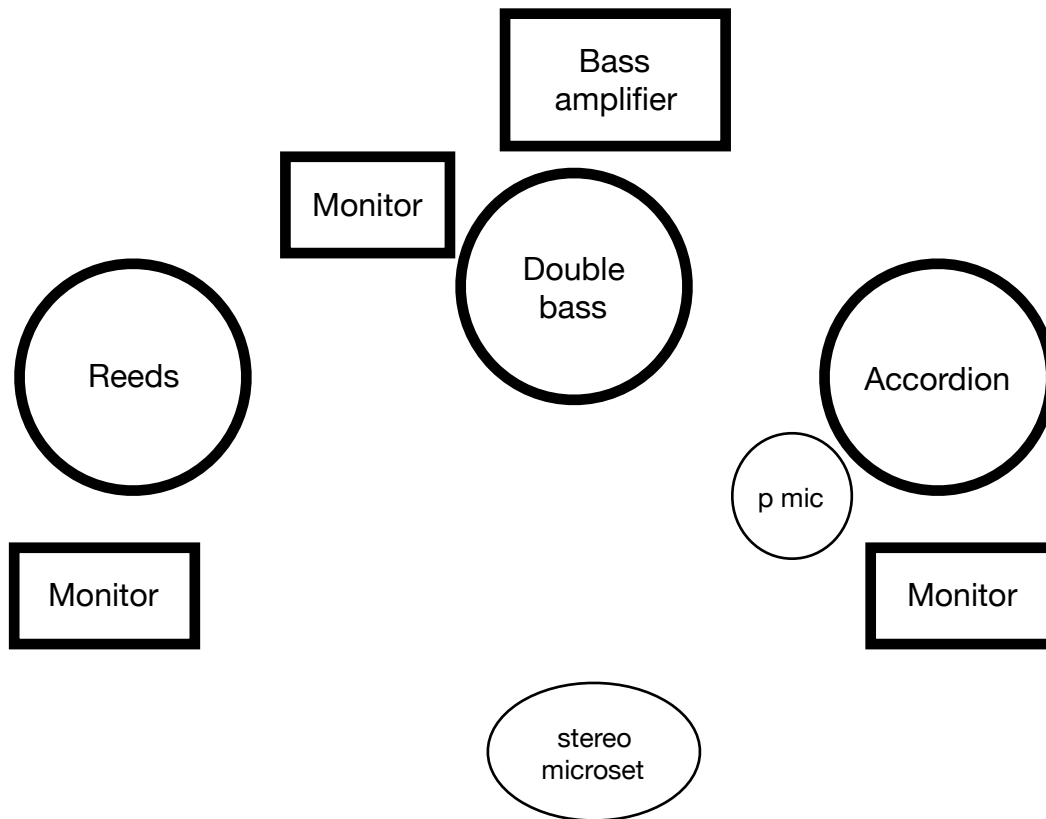

TECHNISCHE FICHE - KREIS

Info

Reeds player (baritone sax, clarinet, bass clarinet)

- 1 RE20 mic
- 1 shure SM57
- 1 chair

Bass player

- 1 DPA mic

Accordion player

- 2 audiotechnica clip-on mics (He brings his own)
- 1 shure clip-on mic (He brings his own)
- 1 chair

Stereo microset

- no preference
- for overall sound

P mic

- presentation microphone